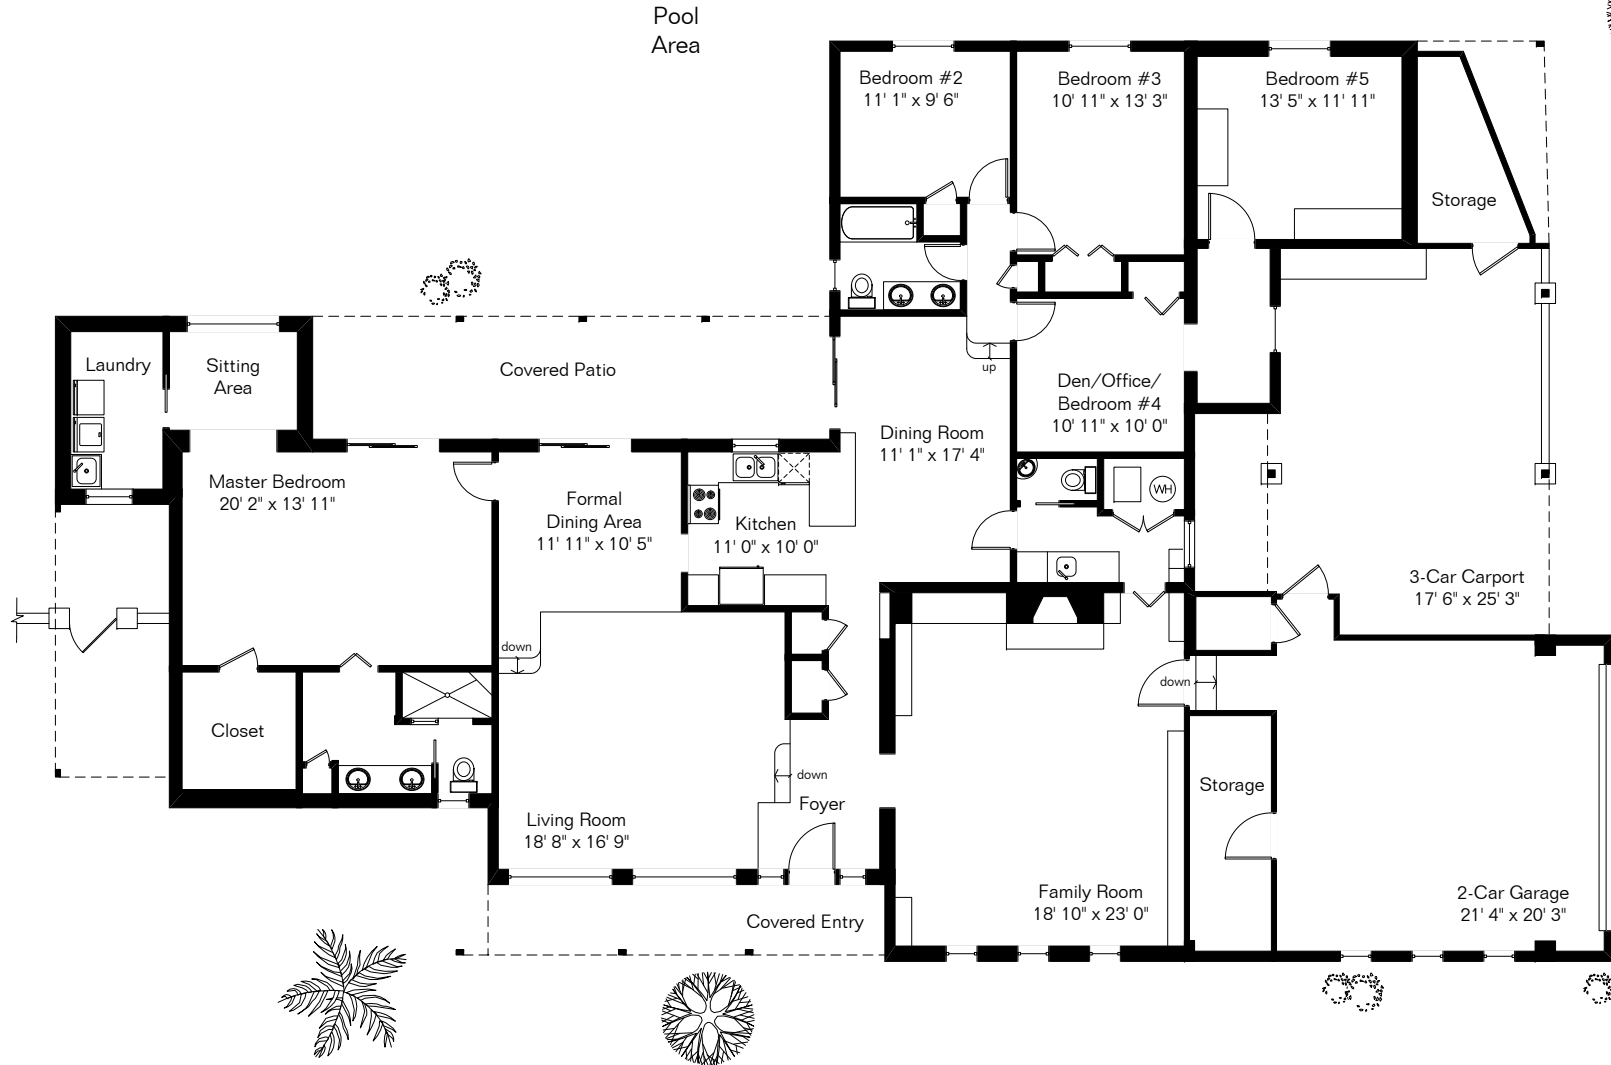

The square footages and room size information are deemed to be reliable but are not guaranteed and should be independently verified. This drawing is for marketing purposes only.

1001 E Chula Vista Rd

Site Visit October 2020

0 ft. 6 ft. 10 ft. 20 ft.

Copyright 2020 Floor Plans First! LLC
All Rights Reserved.

Living Area 2,963 Sq Ft
Garage 613 Sq Ft

Floor Plans First!
See the Floor Plan First!
FloorPlansFirst.com™
(520) 881-1500